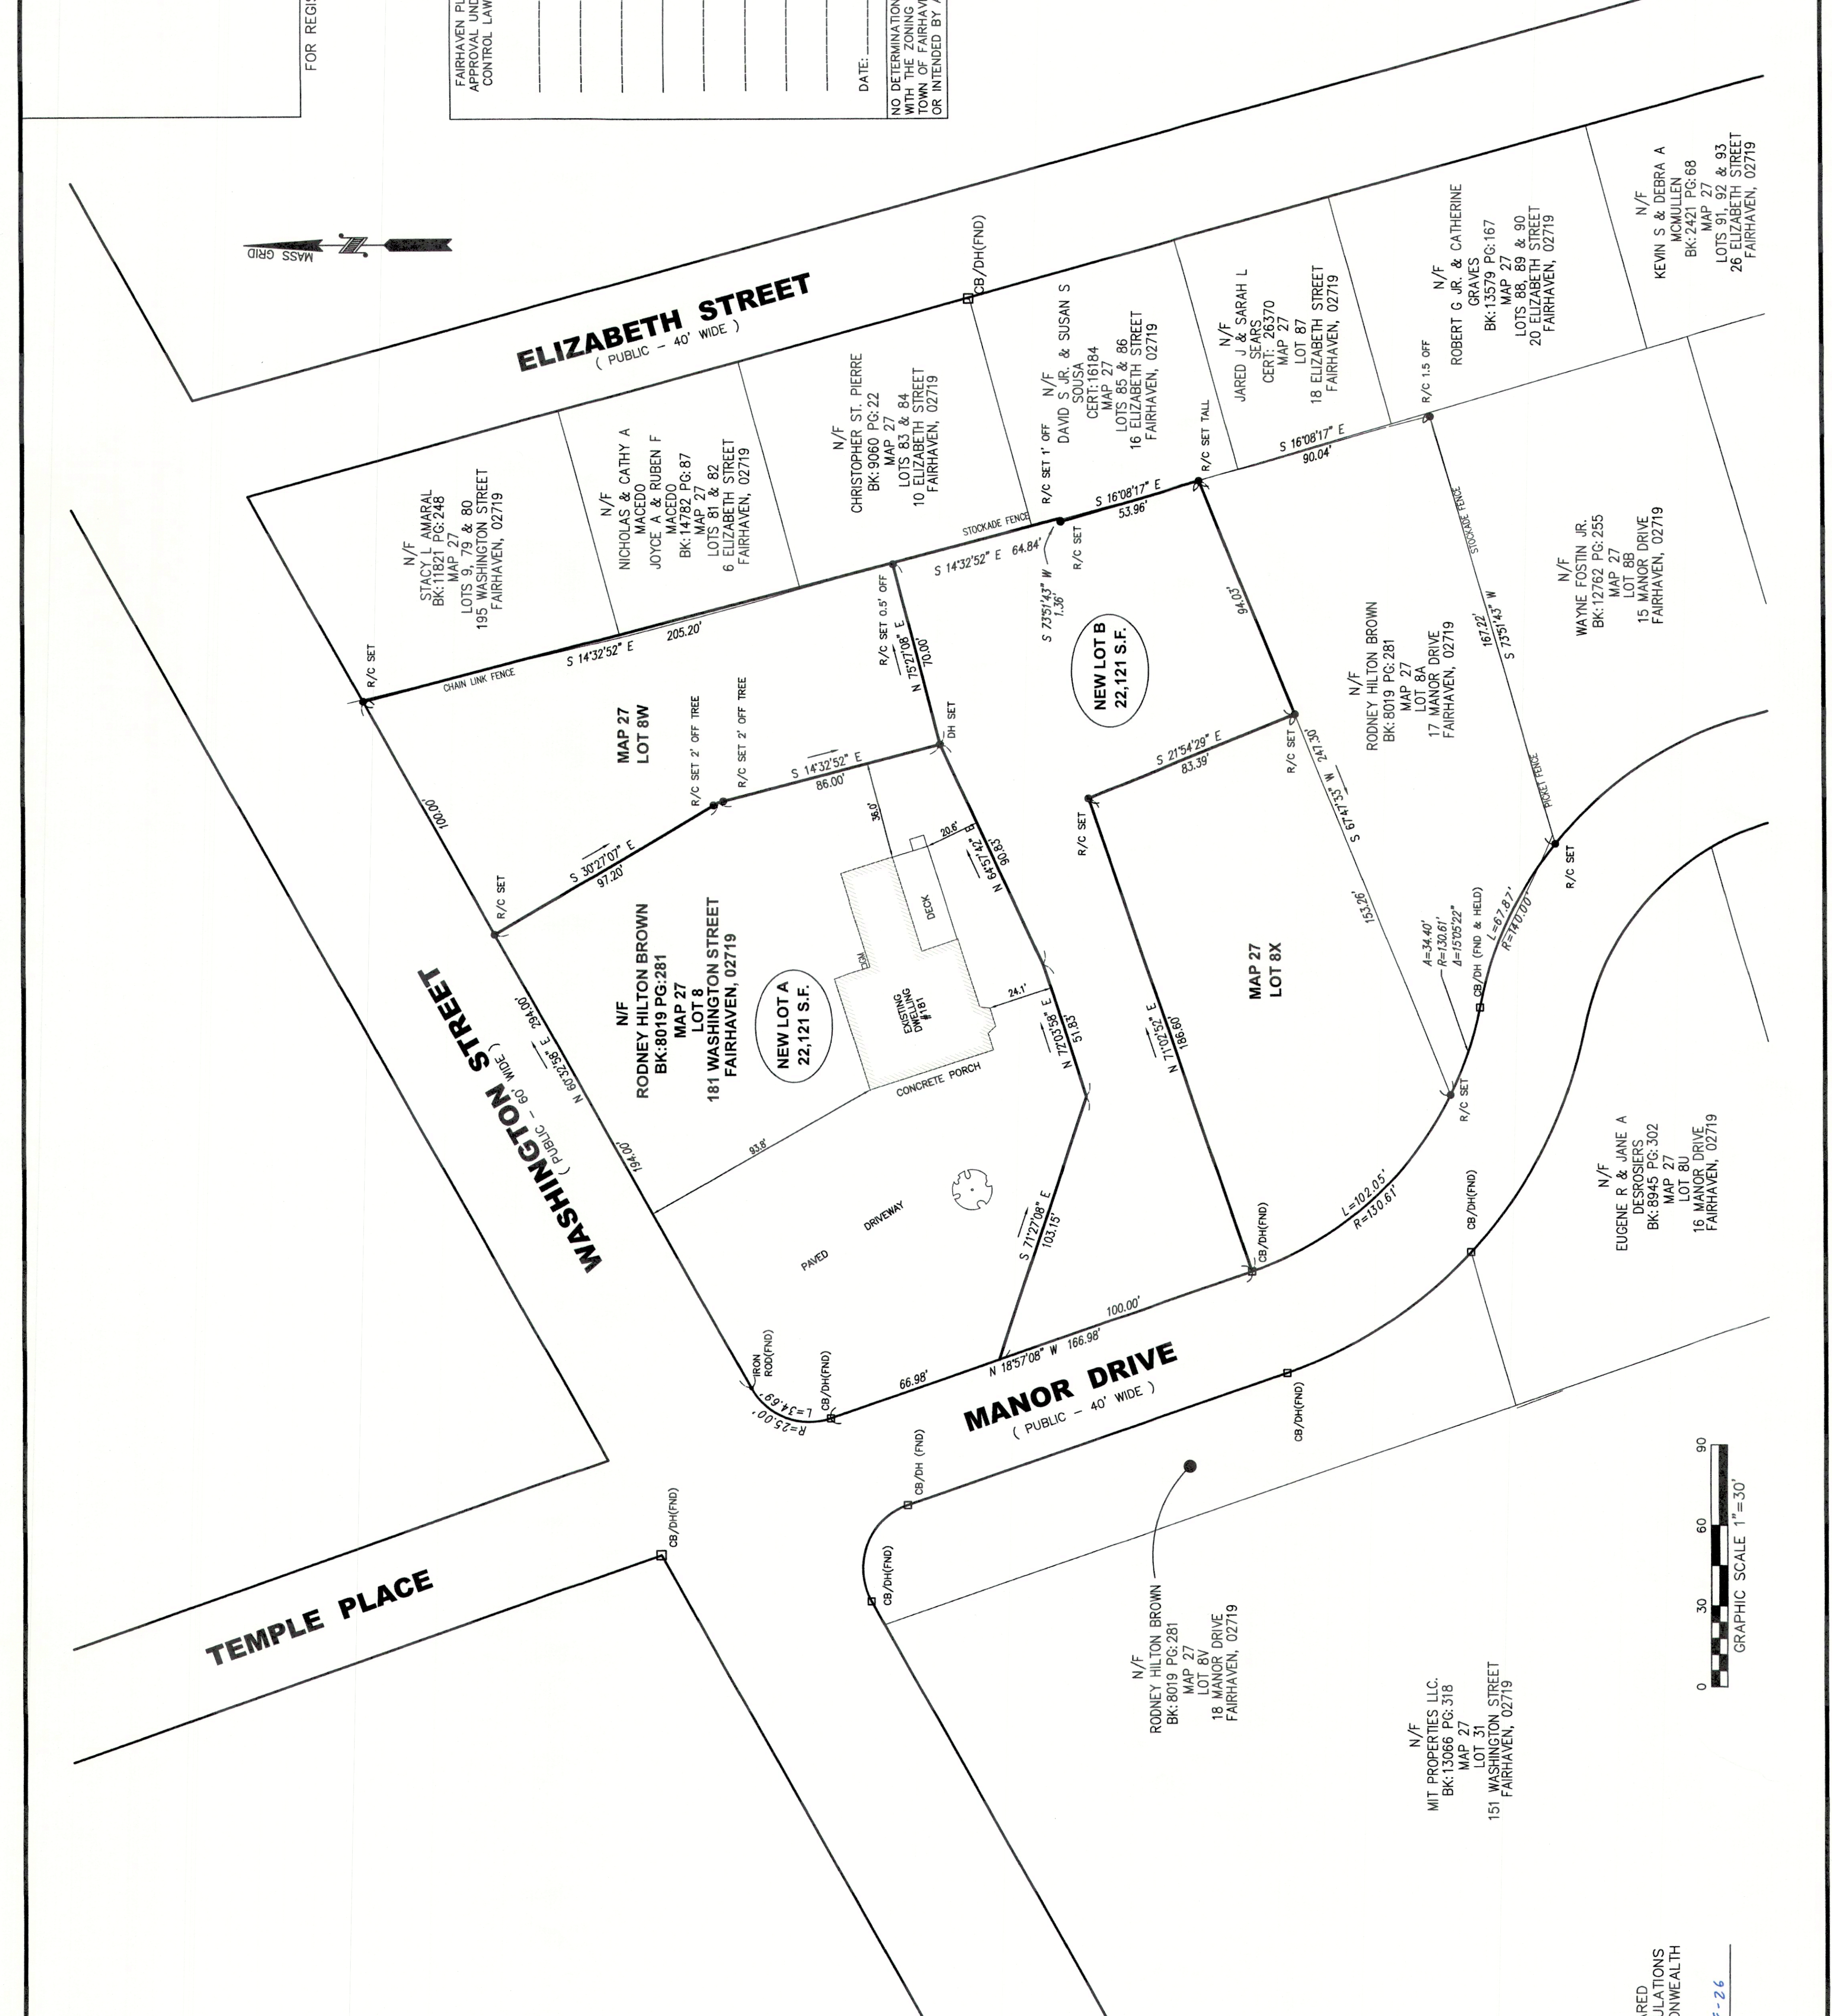

ZLS
ZENITH LAND SURVEYORS, LLC
1162 ROCKDALE AVENUE
NEW BEDFORD, MA 02740
(508) 995-0100

REV.	DATE	DESCRIPTION	BY	APP.

APPROVAL NOT REQUIRED PLAN
181 WASHINGTON STREET
FAIRHAVEN, MASSACHUSETTS
CLIENT INFO:
ESTATE OF RODNEY HILTON BROWN
16 REEVE RD.
SHARON, MASSACHUSETTS

DATE: APRIL 9, 2020
DRAWN BY: JRP
DESIGNED BY: JRP
CHECKED BY: JRP
DRAWING SCALE: 1"=30'
SHEET ID: 4-F-26

FOR REGISTRY USE ONLY

FAIRHAVEN PLANNING BOARD
APPROVAL UNDER SUBDIVISION
CONTROL LAW NOT REQUIRED

DATE: _____

NO DETERMINATIONS AS TO COMPLIANCE
WITH THE ZONING BY-LAWS OF THE
TOWN OF FAIRHAVEN HAS BEEN MADE
OR INTENDED BY ABOVE ENDORSEMENT.

NOTES:

1. ZONING: RA-SINGLE RESIDENCE DISTRICT
   REQUIRED
   MINIMUM LOT AREA: 15,000 S.F.
   MINIMUM FRONTAGE: 100 FT.
2. MINIMUM SETBACKS:
   FRONT: 20 FT.
   SIDE: 10 FT.
   REAR: 30 FT.
3. MAXIMUM BLDG HEIGHT: 35 FT.
4. MAXIMUM BLDG COVERAGE: 30%
5. MAXIMUM LOT COVERAGE: 50%

1. BRISTOL COUNTY SOUTH REGISTRY OF DEEDS
   DEED REFERENCE: BK: 8019 PG. 281
   PLAN BK. 116 PG. 70
   PLAN BK. 120 PG. 86
   PLAN BK. 128 PG. 142
   PLAN BK. 3 PG. 57
   PLAN BK. 114 PG. 70
   CERT. 39507A

OWNER:
Rodney Hilton Brown
181 Washington Street
Fairhaven, MA 02719
Deed Book: 8019 Pg. 48
Assessor's Map: 27 Parcel: 8

MIT PROPERTIES LLC.
BK: 13066 PG. 318
MAP 27
LOT 31
151 WASHINGTON STREET
FAIRHAVEN, 02719

N/F
RODNEY HILTON BROWN
BK: 8019 PG. 281
MAP 27
LOT 8V
18 MANOR DRIVE
FAIRHAVEN, 02719

N/F
EUGENE R & JANE A
DESROSIERS
BK: 8945 PG. 302
MAP 27
LOT 8U
16 MANOR DRIVE
FAIRHAVEN, 02719

N/F
WAYNE FOSTIN JR.
BK: 12762 PG. 255
MAP 27
LOT 8S
15 MANOR DRIVE
FAIRHAVEN, 02719

N/F
ROBERT G. JR. & CATHERINE
GRAVES
BK: 13579 PG. 167
MAP 27
LOTS 86 & 90
20 ELIZABETH STREET
FAIRHAVEN, 02719

N/F
KEVIN S & DEBRA A
MCMULLEN
BK: 2421 PG. 68
MAP 27
LOTS 91, 92 & 93
26 ELIZABETH STREET
FAIRHAVEN, 02719

N/F
STACY MARAL
BK: 11821 PG. 246
MAP 27
LOTS 9, 79 & 80
195 WASHINGTON STREET
FAIRHAVEN, 02719

N/F
NICHOLAS & CATHY A
MACEDO
JOYCE A & RUBEN F
MACEDO
BK: 14782 PG. 87
MAP 27
LOTS 81 & 82
6 ELIZABETH STREET
FAIRHAVEN, 02719

N/F
CHRISTOPHER ST. PIERRE
BK: 9060 PG. 22
MAP 27
LOTS 83 & 84
10 ELIZABETH STREET
FAIRHAVEN, 02719

N/F
DAVID S. JR. & SUSAN S
SOUSA
CERT: 16184
MAP 27
LOTS 85 & 86
16 ELIZABETH STREET
FAIRHAVEN, 02719

N/F
JARED J & SARAH L
SEARS
CERT: 26370
MAP 27
LOT 87
18 ELIZABETH STREET
FAIRHAVEN, 02719

N/F
RODNEY HILTON BROWN
BK: 8019 PG. 281
MAP 27
LOT 8A
17 MANOR DRIVE
FAIRHAVEN, 02719

N/F
RODNEY HILTON BROWN
BK: 8019 PG. 281
MAP 27
LOT 8B
18 MANOR DRIVE
FAIRHAVEN, 02719

N/F
RODNEY HILTON BROWN
BK: 8019 PG. 281
MAP 27
LOT 8C
19 MANOR DRIVE
FAIRHAVEN, 02719

N/F
RODNEY HILTON BROWN
BK: 8019 PG. 281
MAP 27
LOT 8D
20 MANOR DRIVE
FAIRHAVEN, 02719

N/F
RODNEY HILTON BROWN
BK: 8019 PG. 281
MAP 27
LOT 8CM